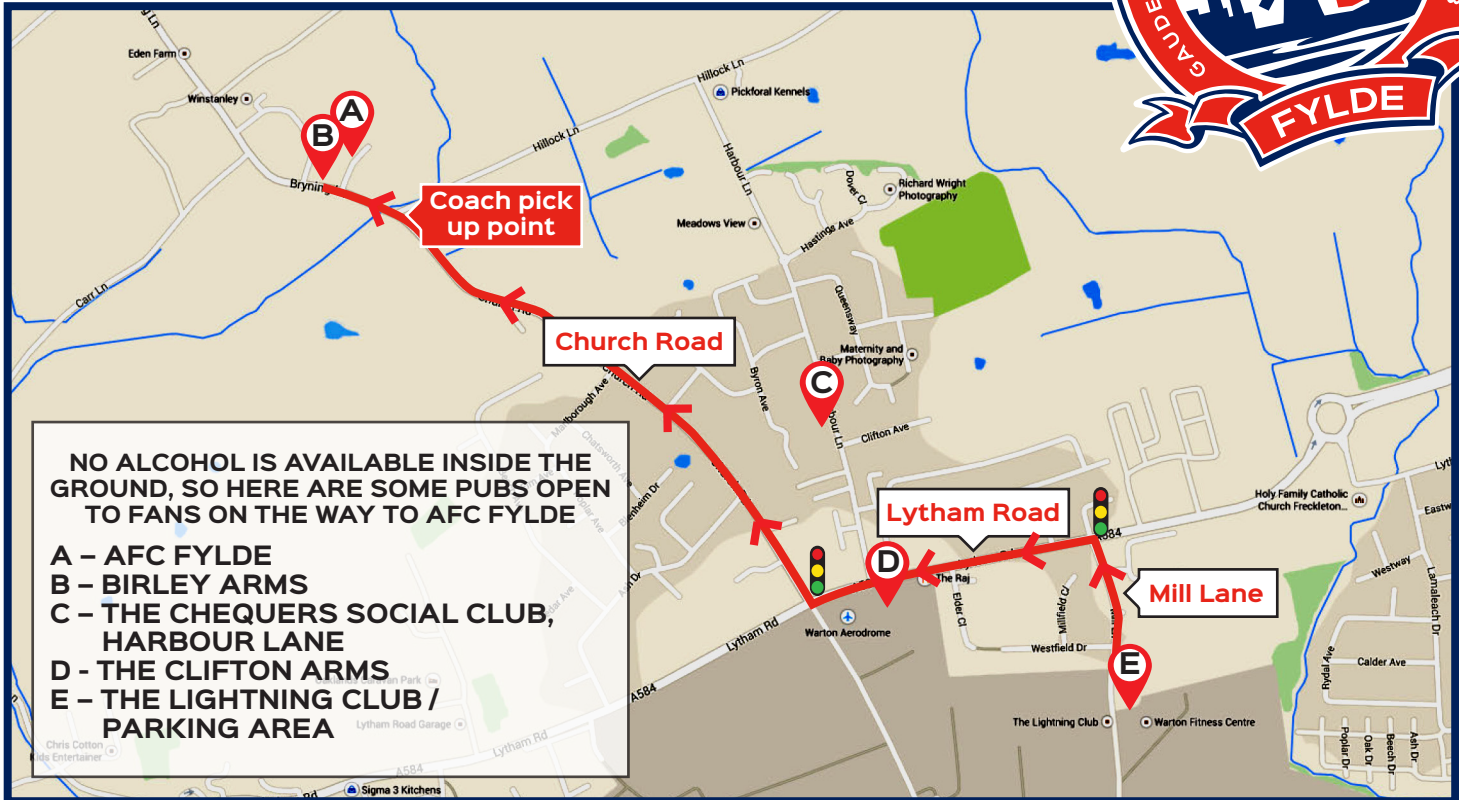

AFC FYLDE PARKING

SUPPORTER INFORMATION

AFC FYLDE PARKING

SUPPORTER INFORMATION

TICKET INFORMATION

Due to Police advice, the match will be fully segregated.
Away supporters will be in the Wrea Green end of the ground.
Entry is via gates 5 to 8 only.

PRICING

Admission is £10 for adults, £7 for concessions and FREE to under 16s.

UNDER 16s

Please note: Under 16s MUST pick up their entrance ticket at Match Day Control on the right hand side of the entrance path before entering the ground.

AT THE FINAL WHISTLE

Away coaches will be waiting for supporters at the final whistle on Church Road (see map overleaf) for a swift departure from the ground.

We thank you for your co-operation and please enjoy your match day experience.